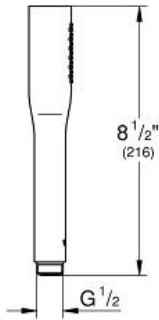

EUPHORIA COSMOPOLITAN  
STICK  
Hand Shower  
MODEL # 26466000

Pure Freude  
an Wasser

GROHE

**Product Description:**  
EUPHORIA COSMOPOLITAN STICK  
Hand Shower

**Standard Specification:**

- 1 Spray: Normal
- GROHE EcoJoy 1.75 gpm (6.6 l/min) flow limiter
- GROHE StarLight chrome finish
- SpeedClean® anti-lime system
- Inner WaterGuide for a longer life
- Universal mounting system (fits all standard shower hoses)
- Suitable for instantaneous heater
- Min. recommended pressure: 15 psi

**Applicable Codes & Standards:**

- Energy Policy Act of 1992
- ASME A112.18.1/CSA B125.1
- US Federal and State material regulations
- CalGreen

**Color:**

- 26466000 StarLight Chrome